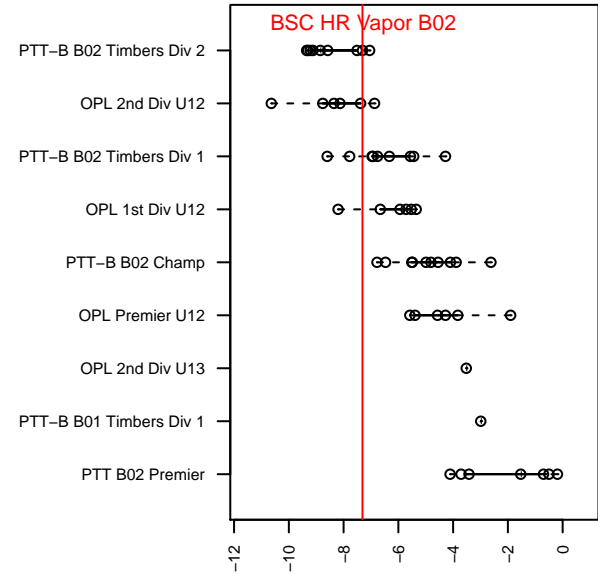

BSC HR Vapor B02

Bridlemile SC
 Hood River, OR
 B02 total strength=385
 attack=0.26 defense=0.22
 fall league = PTT-B B02 Timbers Div 2
 spr league = Spr OYS B02 Div 2 Green

alt names used:
 BSC Hood River 02B Vapor
 BSC Hood River 02B Vapor
 BSC Hood River 02B Vapor

Venues played:
 2014 PTT-B B02 Timbers Div 2
 2014 OYS Presidents Cup B02
 2014 Spr OYS B02 Division 2 Green

BSC HR Vapor B02
 Dots are actual minus expected GF (blue circles) and GA (red triangles).
 Blue line is smoothed change in attack strength. Red is smoothed change in defense strength.

**attack and defense variance (black dot)
relative to other teams
and top 10 in region**

**attack and defense rating
relative to others at age
and all opponents in last 13 months**

Performance relative to 13 month average